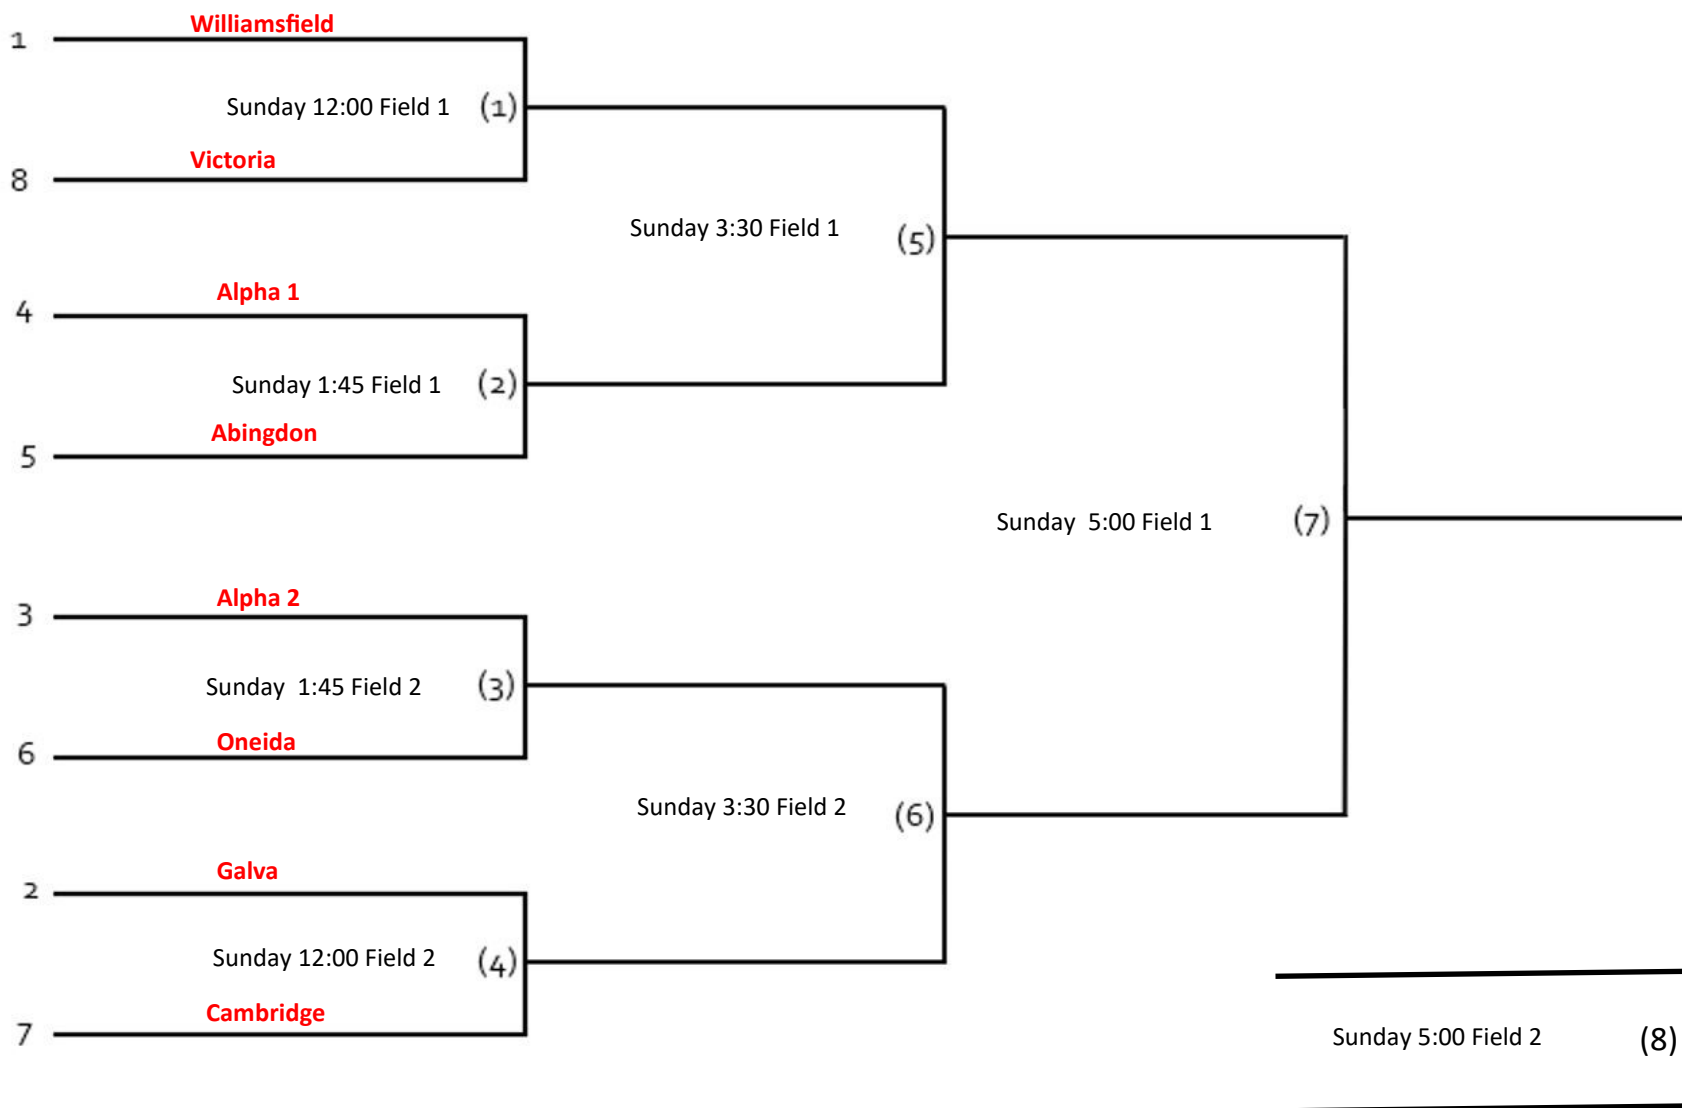

Bi-County 10U Boys 2022 Tournament

Galva Park District

Lower seed will be home team